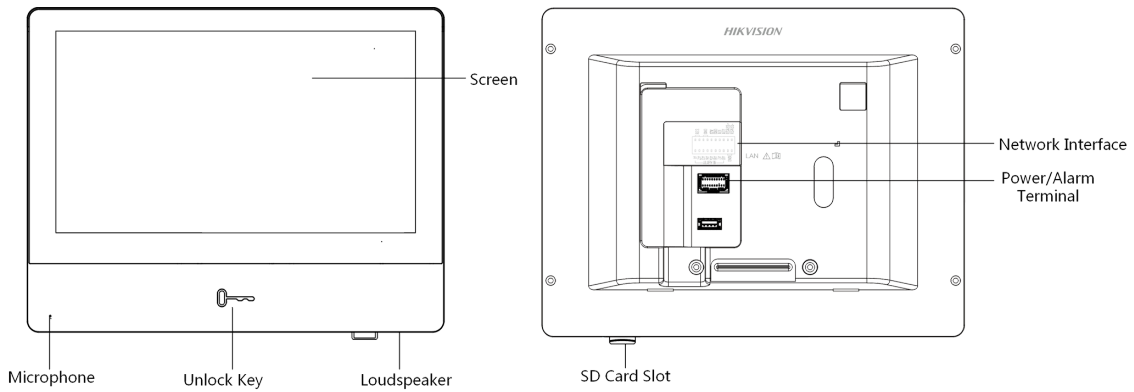

Physical Appearance

Available Model

DS-KH8350-WTE1